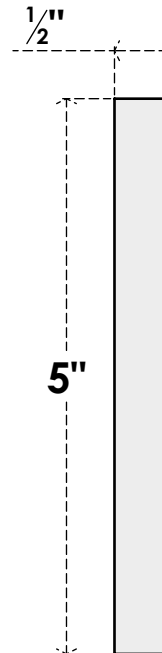

ROSP050X050X050SDG09

5"W X 5"H X 1/2"P STANDARD SEDGWICK FLOWER ROSETTE WITH SQUARE EDGE, ARCHITECTURAL GRADE PVC

FRONT

SIDE

EKENA MILLWORK
2300 WEST MAIN ST.
CLARKSVILLE, TX 75426
TOLL FREE: 866-607-0453
WWW.EKENAMILLWORK.COM

NOTES

1. INSTALLATION TO BE COMPLETED IN ACCORDANCE WITH MANUFACTURER'S SPECIFICATIONS.
2. DRAWING MAY NOT BE TO SCALE
3. THIS DRAWING IS INTENDED FOR DESIGN AND PLANNING PURPOSES ONLY.
4. ALL INFORMATION CONTAINED HEREIN WAS CURRENT AT THE TIME OF DEVELOPMENT BUT MUST BE REVIEWED AND APPROVED BY THE PRODUCT MANUFACTURER TO BE CONSIDERED ACCURATE.
5. ARCHITECTURAL GRADE PVC PRODUCTS ARE MADE FROM EXPANDED CELLULAR PVC AND COME NATURALLY WHITE BUT MAY BE PAINTED