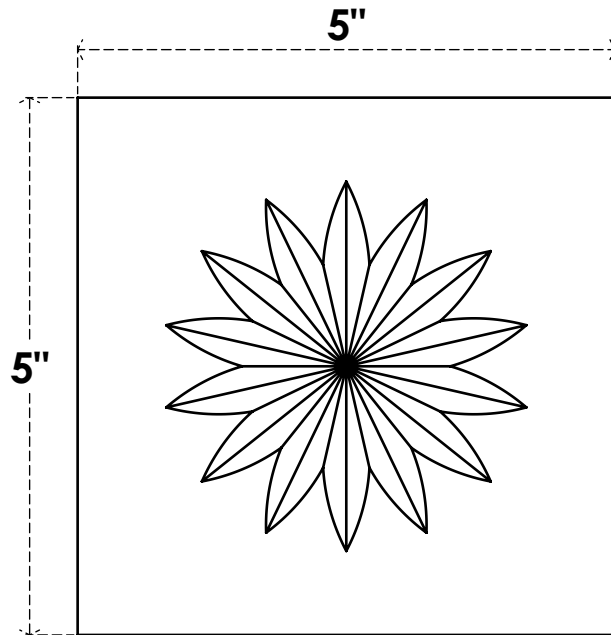

ROSP050X050X050SDG09

5"W X 5"H X 1/2"P STANDARD SEDGWICK FLOWER ROSETTE WITH SQUARE EDGE, ARCHITECTURAL GRADE PVC

FRONT

SIDE

EKENA MILLWORK
2300 WEST MAIN ST.
CLARKSVILLE, TX 75426
TOLL FREE: 866-607-0453
WWW.EKENAMILLWORK.COM